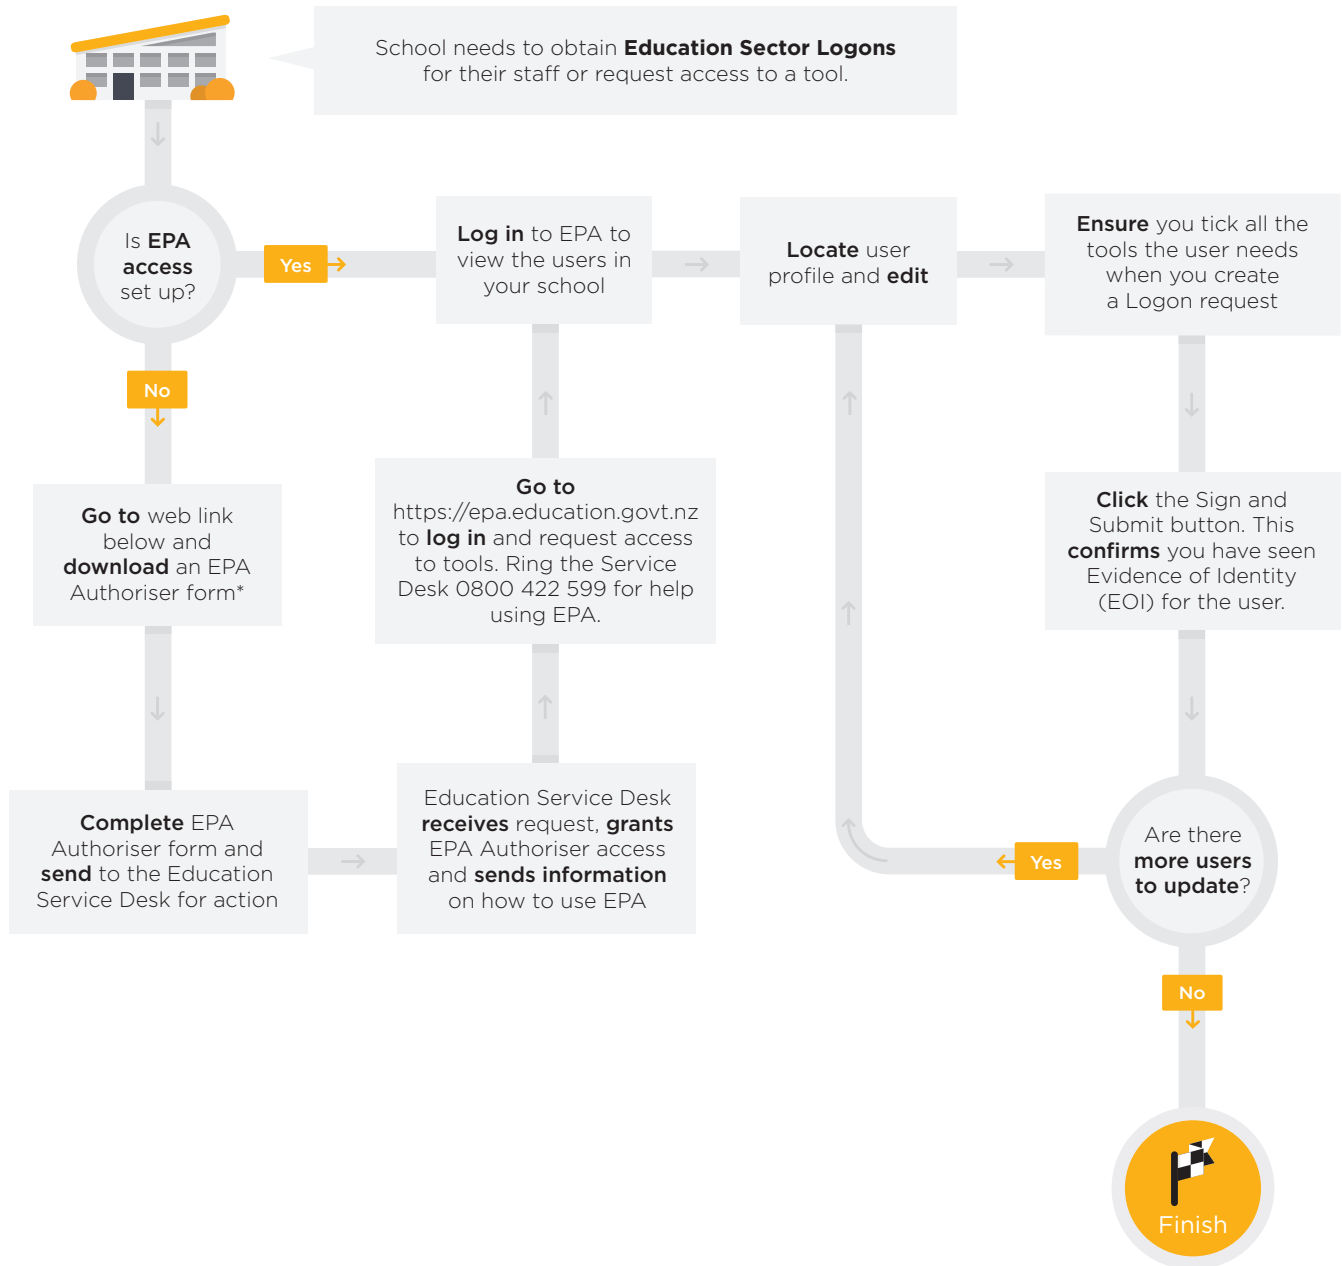

EPA - The pathway to your Education Sector Logon

The Electronic Provisioning Application (EPA) is an online tool that allows schools to obtain or update Education Sector Logon details for all school staff.