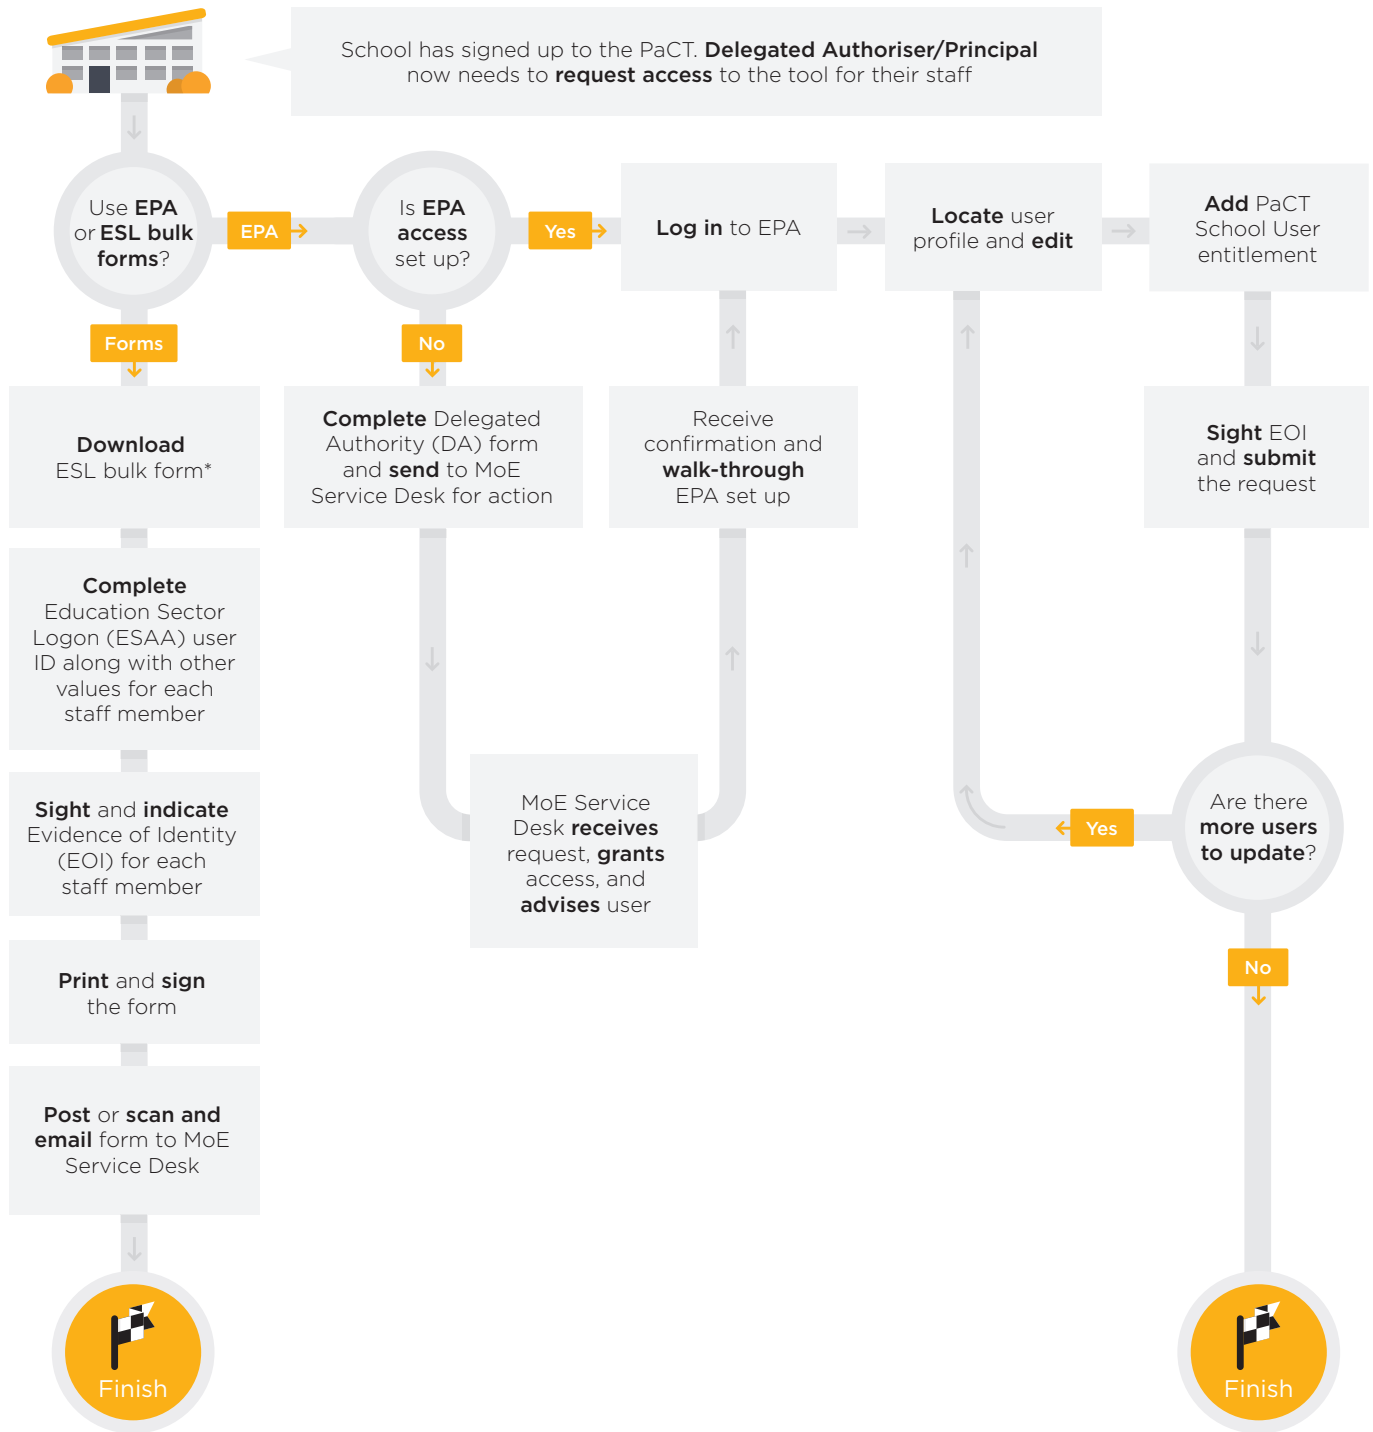

**STAGE TWO – GET SET**

## Setting up the PaCT with/without EPA

The Electronic Provisioning Application (EPA) is an online tool that allows schools to update Education Sector Logon details for all school staff. Education Sector Logon (ESL) bulk access forms are used to request access to an application for multiple school users.